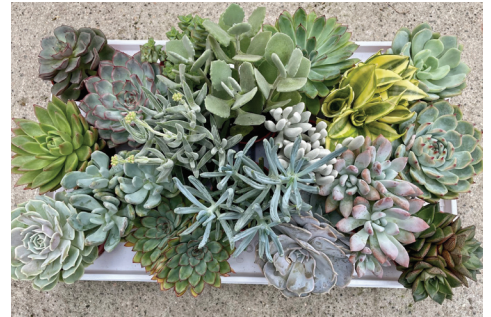

891078  
Succulent/Cacti Assortment  
Pot Size 2.25"

891070  
Rainbow Mix  
Pot Size 2.25"

891100  
Cacti Assortment  
Pot Size 2.5"

891102  
Cacti Assortment  
with Large Rock  
Pot Size 2.5"

891185  
Succulent Assortment  
Pot Size 2.5"

891187  
Succulent/Cacti Assortment  
Pot Size 2.5"

891188  
Succulent/Cacti Assortment  
with Pot Cover  
Pot Size 2.5"

891113  
Echeveria  
Pot Size 2.5"

891133  
Grafted Cacti  
Pot Size 2.5"

891134  
Grafted Cacti  
with Pot Cover  
Pot Size 2.5"