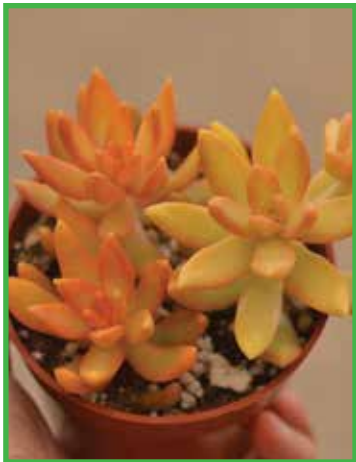

www.paridon.com

AM733
Peperomia Beetle
Pot Size 4"

AM737
Peperomia Felted
Pot Size 4"

AM851
Ruby necklace Plant
Othonna capensis
Pot Size 4"

AM815
Sansevieria Boncel
Pot Size 4"

AM811
Sedum nussbaumerianum
Coppertone
Pot Size 4"