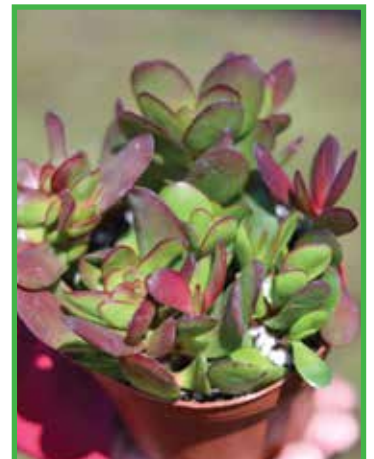

AM100
Bear Paw
Cotyledon tomentosa
Pot Size 4"

AM040
Crassula
assorted Jade
Pot Size 4"

AM112
NEW! *Crassula falcata*
Propellor Plant
Pot Size 4"

AM115
Crassula-
Jade Hobbit
Pot Size 4"

AM116
NEW! *Crassula-*
Jade Shreks Ear
Pot Size 4"